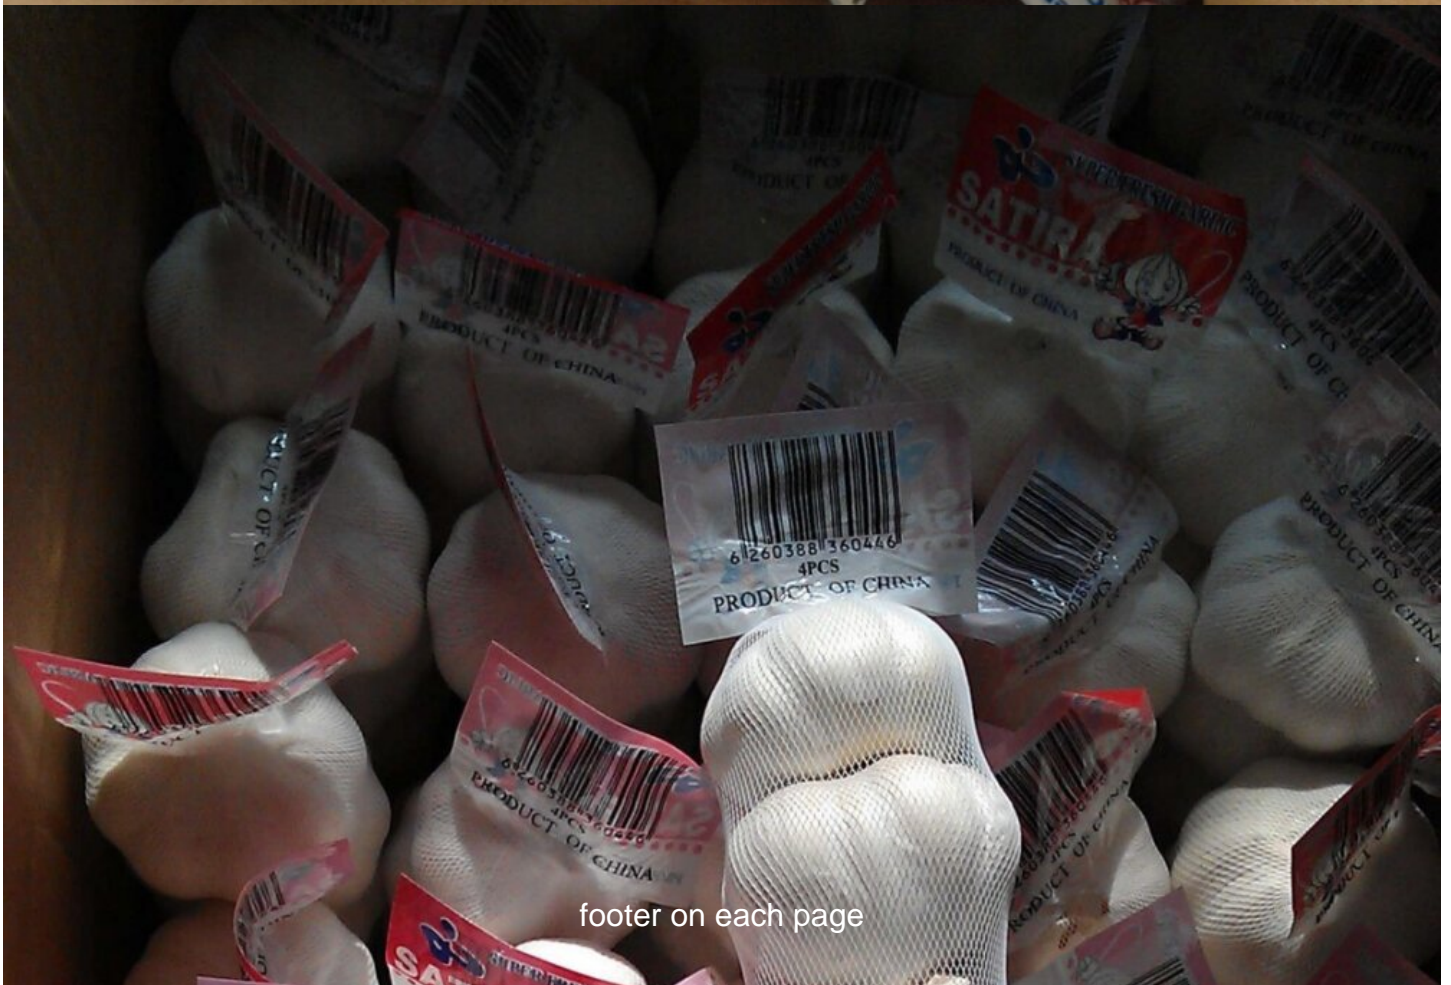

Price term	FOB, CNF, CIF
Delivery Time	within one week after the deposit

New Crop Chinese 4.5cm Pure White Fresh Garlic

PIONEER GARLIC

PIONEER GARLIC

Email: sale1@pioneer garlic.com
Skype: [pioneer garlic02](https://www.skype.com/name/pioneer garlic02)