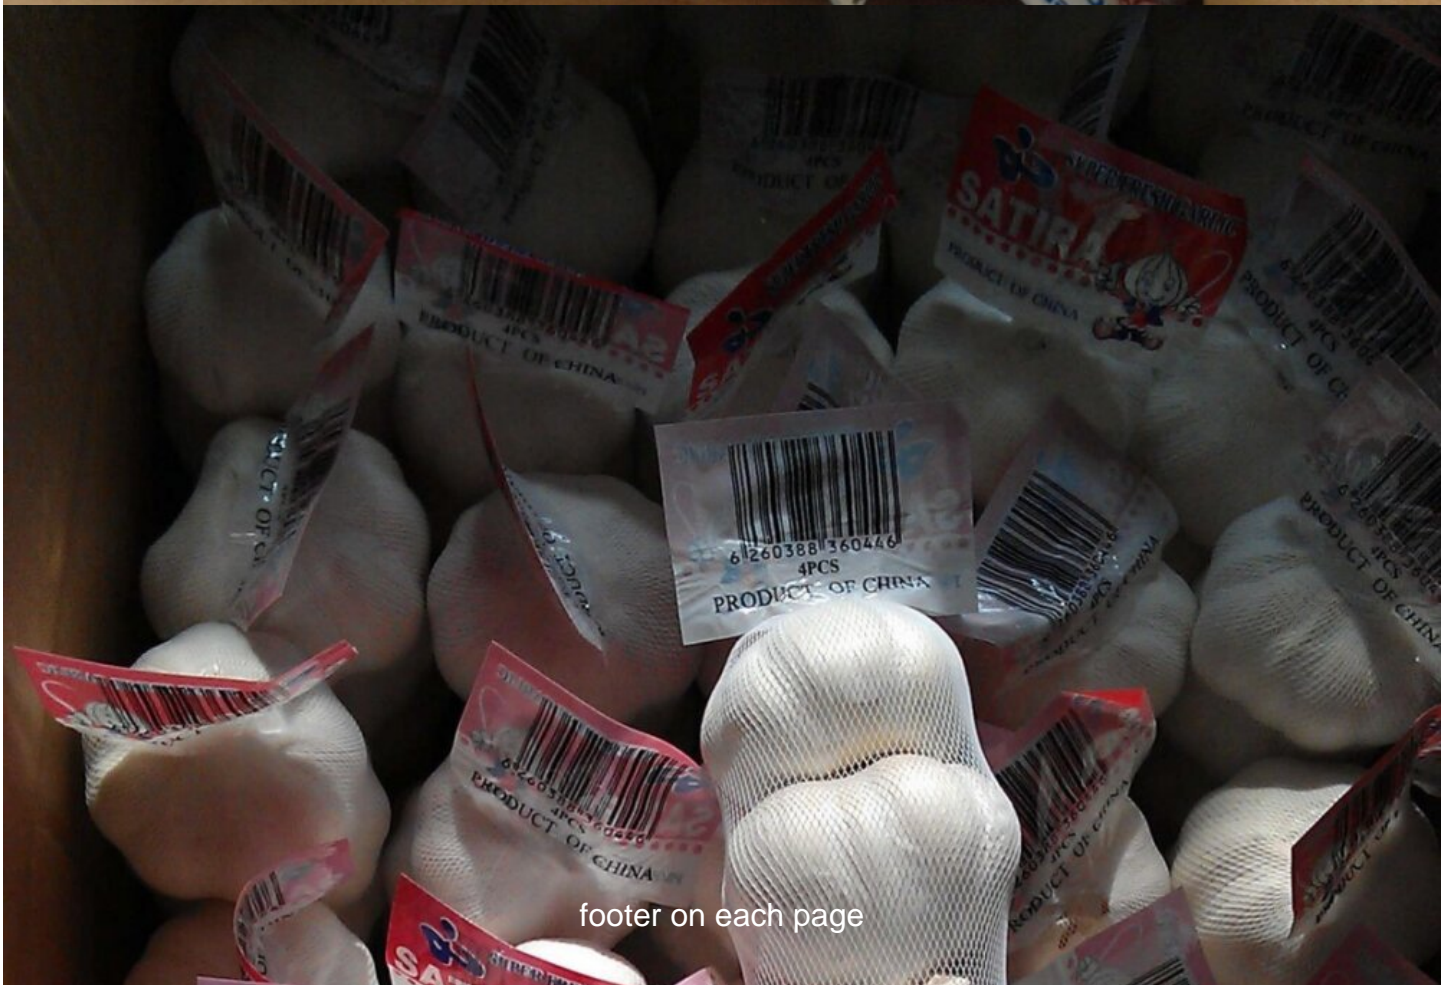

## **New Crop Chinese 4.5cm Pure White Fresh Garlic**

PIONEER GARLIC

PIONEER GARLIC

Email: [sale1@pioneer garlic.com](mailto:sale1@pioneer garlic.com)  
Skype: pioneer garlic02

footer on each page

Email: [sales@pioneergarlic.com](mailto:sales@pioneergarlic.com)  
Skype: [pioneergarlic02](https://www.skype.com/en/contacts/pioneergarlic02)